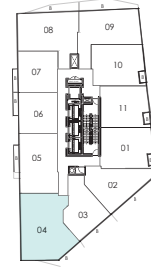

81 MUTUAL STREET

6th – 36th Floor

1 BEDROOM

430 Sq. Ft. + 30 SQ. FT. BALCONY

TOWER

6th - 36th

1 BEDROOM

440 Sq. Ft. + 30 SQ. FT. BALCONY

TOWER

6th - 10th
23th - 27th

11th - 22nd
28th - 36th

2 BEDROOM

695 SQ. FT. + 85 SQ. FT. BALCONY (FLOORS 6 - 10, 23 - 27)
 695 SQ. FT. + 150 SQ. FT. BALCONY (FLOORS 11 - 22, 28 - 36)

6th - 10th
23th - 27th

11th - 22nd
28th - 36th

TOWER

3 BEDROOM

855 SQ. FT. + 70 SQ. FT. BALCONY (FLOORS 6 - 10, 23 - 27)
 855 SQ. FT. + 150 SQ. FT. BALCONY (FLOORS 11 - 22, 28 - 36)

6th - 10th
23th - 27th

11th - 22nd
28th - 36th

TOWER