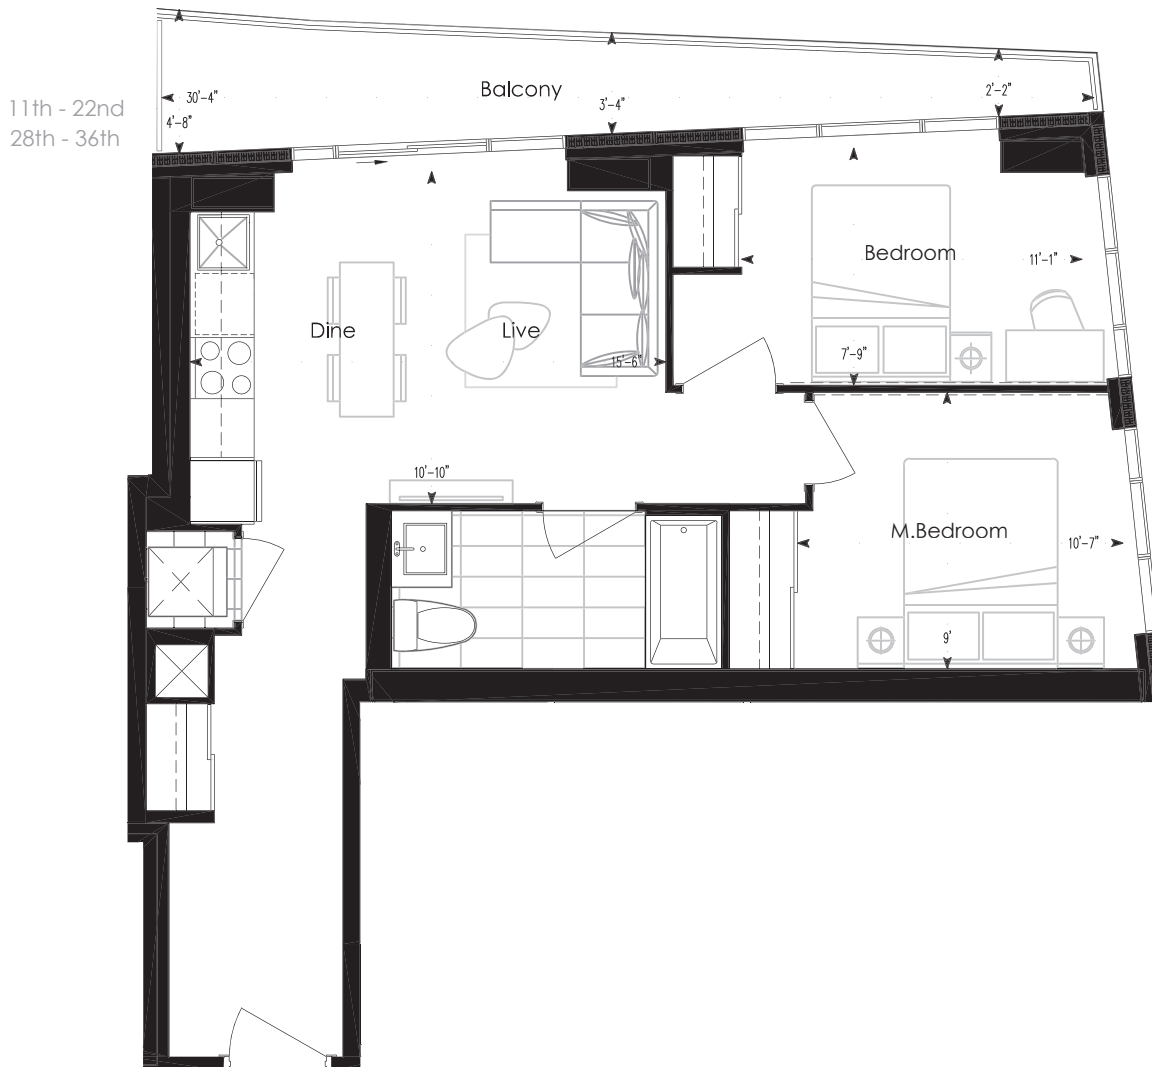

81 MUTUAL STREET

6th – 36th Floor

1 BEDROOM

430 Sq. Ft. + 30 SQ. FT. BALCONY

TOWER

6th - 36th

1 BEDROOM

440 Sq. Ft. + 30 SQ. FT. BALCONY

560 SQ. FT. + 15 SQ. FT. BALCONY

TOWER

6th - 36th

1 BEDROOM + DEN

580 SQ. FT. + 15 SQ. FT. BALCONY

TOWER

6th - 36th

2 BEDROOM

610 SQ. FT. + 35 SQ. FT. BALCONY

6th - 36th

2 BEDROOM

665 SQ. FT. + 135 SQ. FT. BALCONY (FLOORS 6 - 10, 23 - 27)
 665 SQ. FT. + 95 SQ. FT. BALCONY (FLOORS 11 - 22, 28 - 36)

6th - 10th
23th - 27th

11th - 22nd
28th - 36th

TOWER

6th - 10th
23th - 27th

11th - 22nd
28th - 36th

2 BEDROOM

695 SQ. FT. + 85 SQ. FT. BALCONY (FLOORS 6 - 10, 23 - 27)
 695 SQ. FT. + 150 SQ. FT. BALCONY (FLOORS 11 - 22, 28 - 36)

6th - 10th
23th - 27th

11th - 22nd
28th - 36th