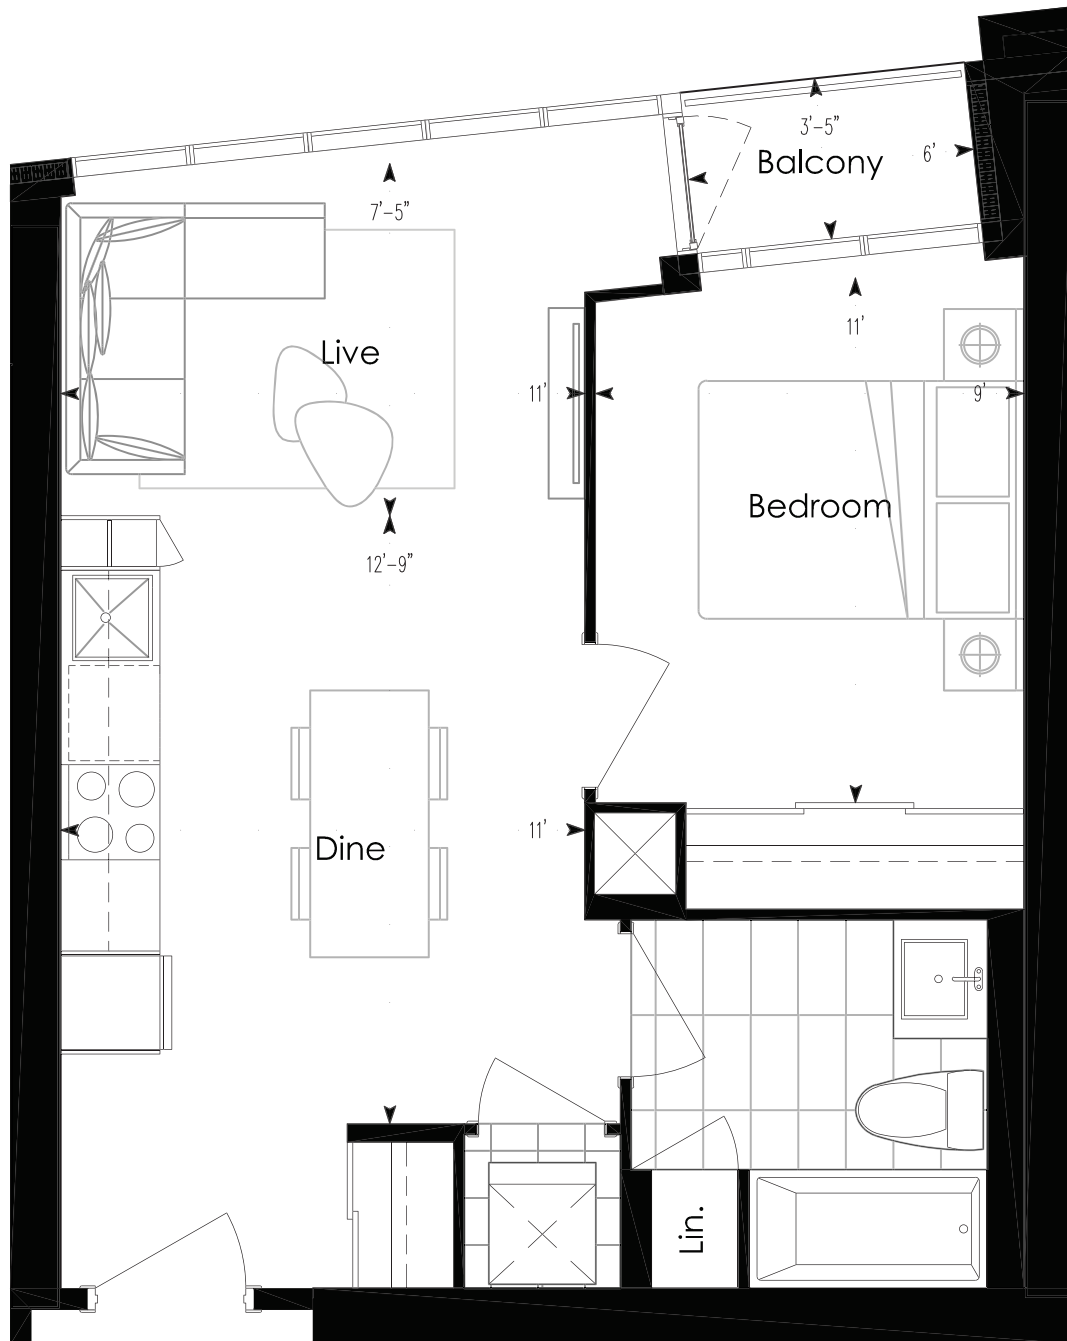

81 MUTUAL STREET

6th – 36th Floor

1 BEDROOM

430 Sq. Ft. + 30 SQ. FT. BALCONY

TOWER

6th - 36th

1 BEDROOM

440 Sq. Ft. + 30 SQ. FT. BALCONY

6th - 36th

1 BEDROOM

480 SQ. FT. + 90 SQ. FT. BALCONY (FLOORS 6 - 10, 23 - 27)
 480 SQ. FT. + 80 SQ. FT. BALCONY (FLOORS 11 - 22, 28 - 36)

6th - 10th
23th - 27th

11th - 22nd
28th - 36th

TOWER

1 BEDROOM

530 SQ. FT. + 15 SQ. FT. BALCONY

TOWER

6th - 36th

1 BEDROOM + DEN

545 SQ. FT. + 150 SQ. FT. BALCONY (FLOORS 6 - 10, 23 - 27)
 545 SQ. FT. + 95 SQ. FT. BALCONY (FLOORS 11 - 22, 28 - 36)

TOWER

6th - 10th
23th - 27th

11th - 22nd
28th - 36th

1 BEDROOM + DEN

560 SQ. FT. + 15 SQ. FT. BALCONY

TOWER

6th - 36th

1 BEDROOM + DEN

580 SQ. FT. + 15 SQ. FT. BALCONY

TOWER

6th - 36th

2 BEDROOM