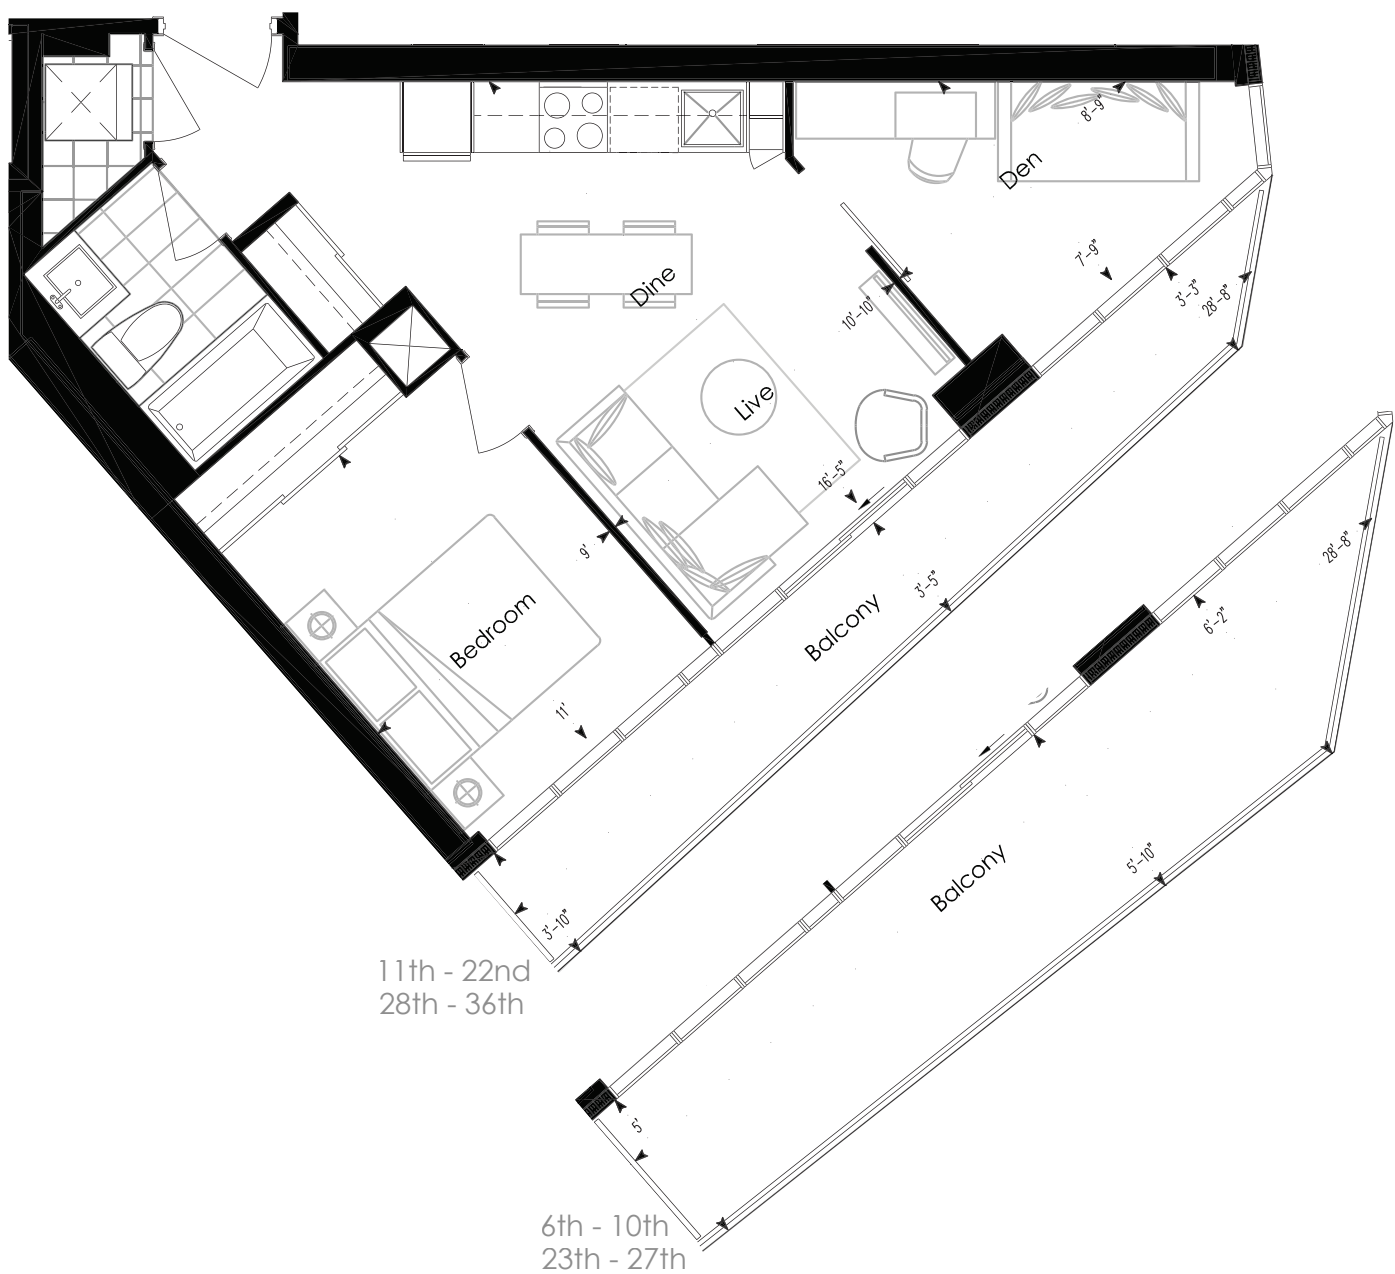

81 MUTUAL STREET

6th – 36th Floor

1 BEDROOM

430 Sq. Ft. + 30 SQ. FT. BALCONY

TOWER

6th - 36th

1 BEDROOM

440 Sq. Ft. + 30 SQ. FT. BALCONY

6th - 36th

1 BEDROOM

480 SQ. FT. + 90 SQ. FT. BALCONY (FLOORS 6 - 10, 23 - 27)
 480 SQ. FT. + 80 SQ. FT. BALCONY (FLOORS 11 - 22, 28 - 36)

6th - 10th
23th - 27th

11th - 22nd
28th - 36th

TOWER

1 BEDROOM

530 SQ. FT. + 15 SQ. FT. BALCONY

TOWER

6th - 36th

1 BEDROOM + DEN

545 SQ. FT. + 150 SQ. FT. BALCONY (FLOORS 6 - 10, 23 - 27)
 545 SQ. FT. + 95 SQ. FT. BALCONY (FLOORS 11 - 22, 28 - 36)

TOWER

6th - 10th
23th - 27th

11th - 22nd
28th - 36th

1 BEDROOM + DEN

560 SQ. FT. + 15 SQ. FT. BALCONY

TOWER

6th - 36th

1 BEDROOM + DEN

580 SQ. FT. + 15 SQ. FT. BALCONY

TOWER

6th - 36th

2 BEDROOM