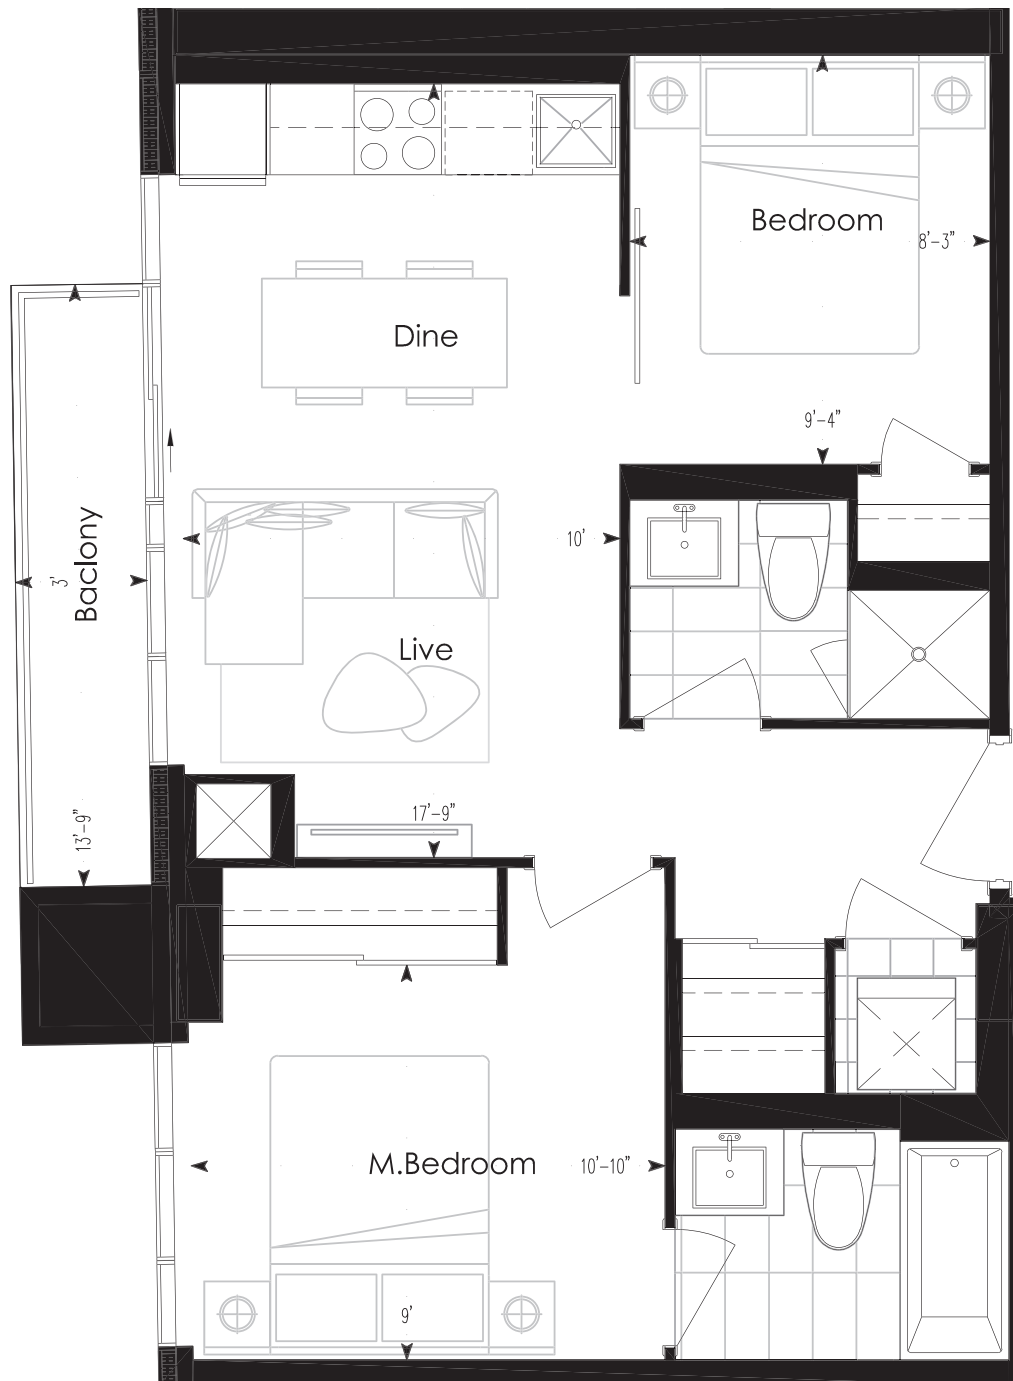

81 MUTUAL STREET

6th – 36th Floor

1 BEDROOM

430 Sq. Ft. + 30 SQ. FT. BALCONY

TOWER

6th - 36th

1 BEDROOM

440 Sq. Ft. + 30 SQ. FT. BALCONY

TOWER

6th - 36th

1 BEDROOM + DEN

545 SQ. FT. + 150 SQ. FT. BALCONY (FLOORS 6 - 10, 23 - 27)
 545 SQ. FT. + 95 SQ. FT. BALCONY (FLOORS 11 - 22, 28 - 36)

TOWER

6th - 10th
23th - 27th

11th - 22nd
28th - 36th

1 BEDROOM + DEN

560 SQ. FT. + 15 SQ. FT. BALCONY

TOWER

6th - 36th

1 BEDROOM + DEN

580 SQ. FT. + 15 SQ. FT. BALCONY

TOWER

6th - 36th

2 BEDROOM

610 SQ. FT. + 35 SQ. FT. BALCONY

6th - 36th

2 BEDROOM

665 SQ. FT. + 135 SQ. FT. BALCONY (FLOORS 6 - 10, 23 - 27)
 665 SQ. FT. + 95 SQ. FT. BALCONY (FLOORS 11 - 22, 28 - 36)

6th - 10th
23th - 27th

11th - 22nd
28th - 36th