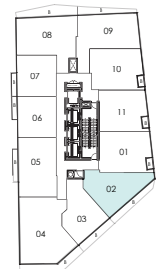

81 MUTUAL STREET

6th – 36th Floor

1 BEDROOM

430 Sq. Ft. + 30 SQ. FT. BALCONY

TOWER

6th - 36th

1 BEDROOM

440 Sq. Ft. + 30 SQ. FT. BALCONY

6th - 36th

1 BEDROOM

480 SQ. FT. + 90 SQ. FT. BALCONY (FLOORS 6 - 10, 23 - 27)
 480 SQ. FT. + 80 SQ. FT. BALCONY (FLOORS 11 - 22, 28 - 36)

6th - 10th
23th - 27th

11th - 22nd
28th - 36th

TOWER

1 BEDROOM

530 SQ. FT. + 15 SQ. FT. BALCONY

TOWER

6th - 36th

1 BEDROOM + DEN

545 SQ. FT. + 150 SQ. FT. BALCONY (FLOORS 6 - 10, 23 - 27)
 545 SQ. FT. + 95 SQ. FT. BALCONY (FLOORS 11 - 22, 28 - 36)

TOWER

6th - 10th
23th - 27th

11th - 22nd
28th - 36th

1 BEDROOM + DEN

560 SQ. FT. + 15 SQ. FT. BALCONY

TOWER

6th - 36th

1 BEDROOM + DEN

580 SQ. FT. + 15 SQ. FT. BALCONY

TOWER

6th - 36th

2 BEDROOM