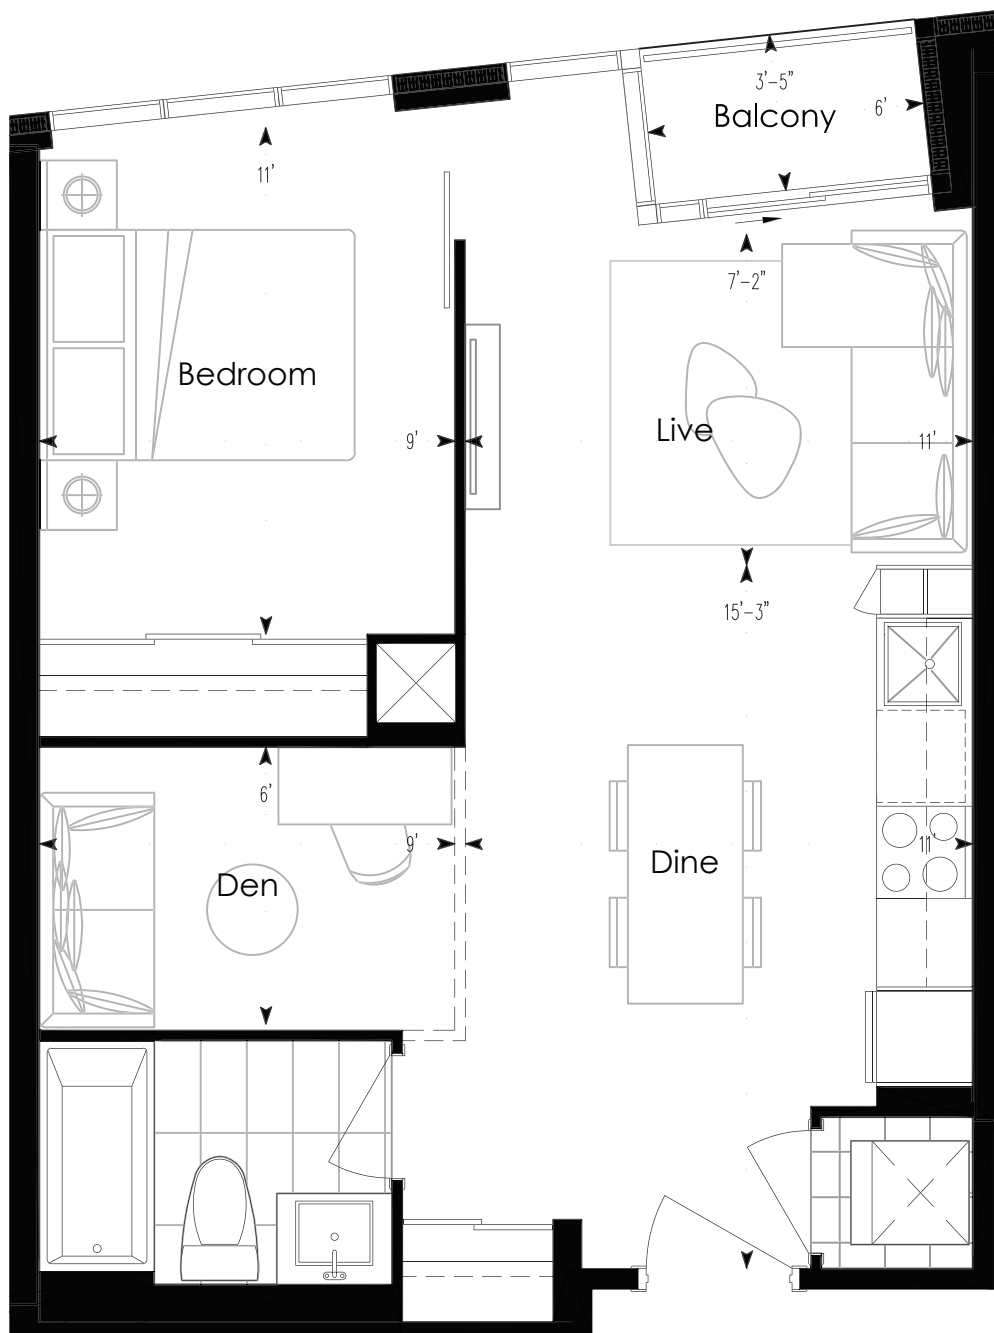

81 MUTUAL STREET

6th – 36th Floor

1 BEDROOM

430 Sq. Ft. + 30 SQ. FT. BALCONY

TOWER

6th - 36th

1 BEDROOM

440 Sq. Ft. + 30 SQ. FT. BALCONY

6th - 36th

1 BEDROOM

480 SQ. FT. + 90 SQ. FT. BALCONY (FLOORS 6 - 10, 23 - 27)
 480 SQ. FT. + 80 SQ. FT. BALCONY (FLOORS 11 - 22, 28 - 36)

6th - 10th
23th - 27th

11th - 22nd
28th - 36th

TOWER

1 BEDROOM

530 SQ. FT. + 15 SQ. FT. BALCONY

TOWER

6th - 36th

1 BEDROOM + DEN

545 SQ. FT. + 150 SQ. FT. BALCONY (FLOORS 6 - 10, 23 - 27)
 545 SQ. FT. + 95 SQ. FT. BALCONY (FLOORS 11 - 22, 28 - 36)

TOWER

6th - 10th
23th - 27th

11th - 22nd
28th - 36th

1 BEDROOM + DEN

560 SQ. FT. + 15 SQ. FT. BALCONY

TOWER

6th - 36th

1 BEDROOM + DEN

580 SQ. FT. + 15 SQ. FT. BALCONY

TOWER

6th - 36th

2 BEDROOM