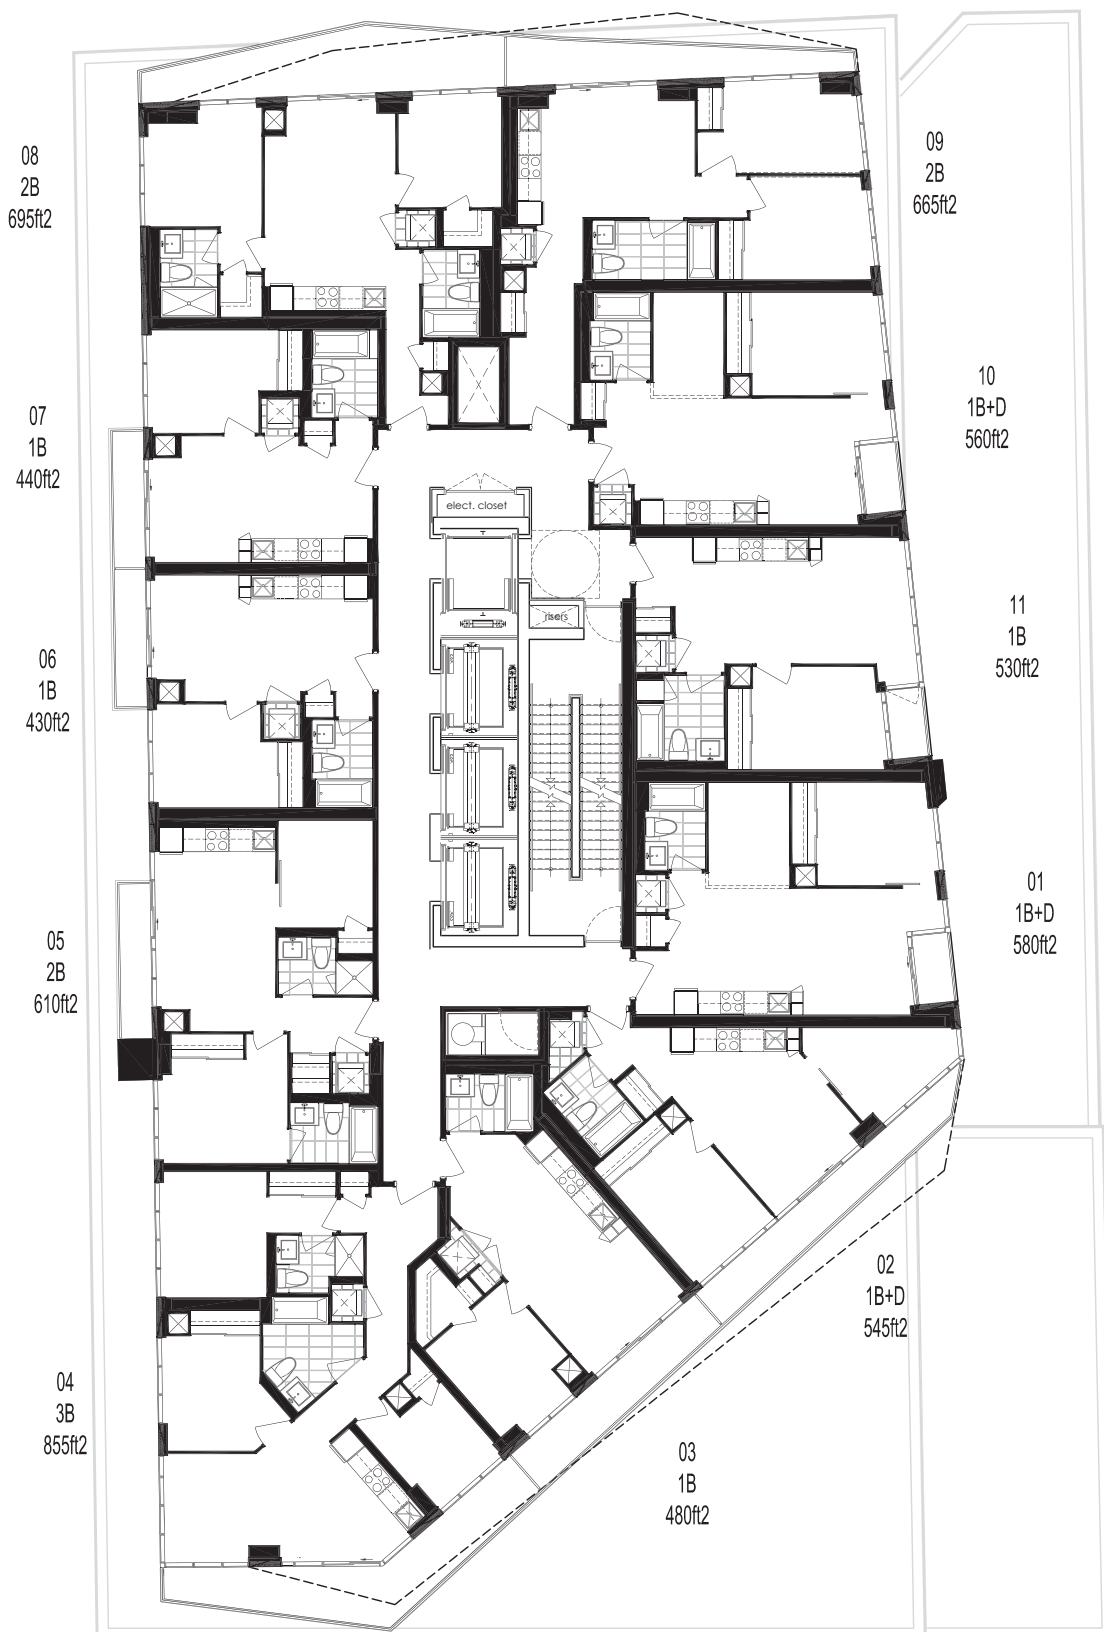

81 MUTUAL STREET

6th – 36th Floor

1 BEDROOM

430 Sq. Ft. + 30 SQ. FT. BALCONY

TOWER

6th - 36th

1 BEDROOM

440 Sq. Ft. + 30 SQ. FT. BALCONY

6th - 36th

1 BEDROOM

480 SQ. FT. + 90 SQ. FT. BALCONY (FLOORS 6 - 10, 23 - 27)
 480 SQ. FT. + 80 SQ. FT. BALCONY (FLOORS 11 - 22, 28 - 36)

6th - 10th
23th - 27th

11th - 22nd
28th - 36th

TOWER

1 BEDROOM

530 SQ. FT. + 15 SQ. FT. BALCONY

TOWER

6th - 36th

1 BEDROOM + DEN

545 SQ. FT. + 150 SQ. FT. BALCONY (FLOORS 6 - 10, 23 - 27)
 545 SQ. FT. + 95 SQ. FT. BALCONY (FLOORS 11 - 22, 28 - 36)

TOWER

6th - 10th
23th - 27th

11th - 22nd
28th - 36th

1 BEDROOM + DEN

560 SQ. FT. + 15 SQ. FT. BALCONY

TOWER

6th - 36th

1 BEDROOM + DEN

580 SQ. FT. + 15 SQ. FT. BALCONY

TOWER

6th - 36th

2 BEDROOM