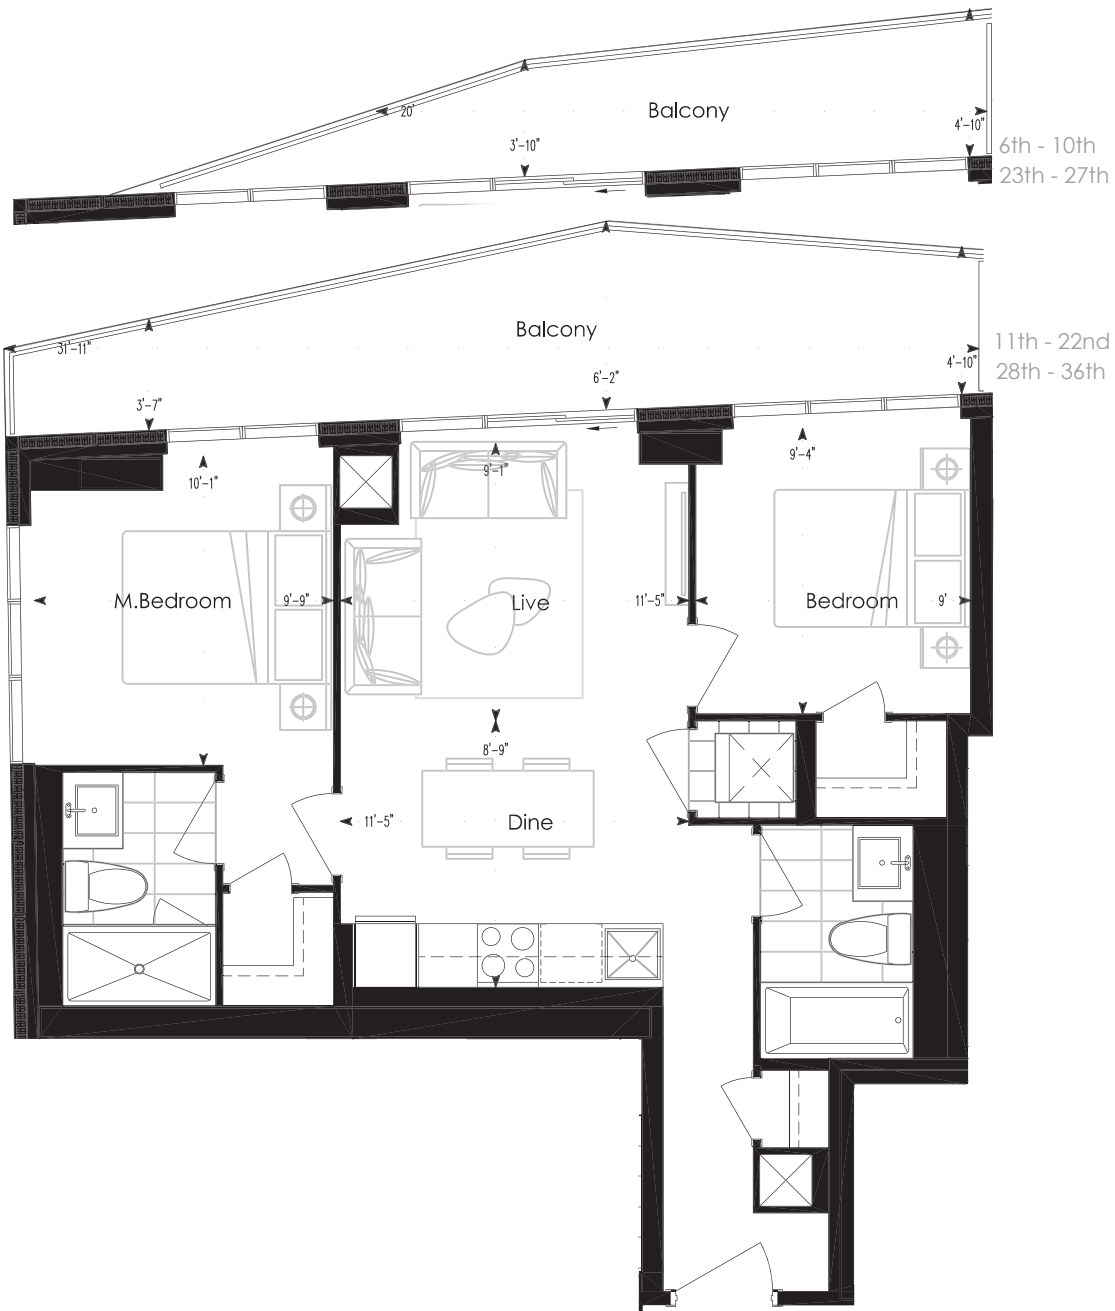

81 MUTUAL STREET

6th – 36th Floor

1 BEDROOM

430 Sq. Ft. + 30 SQ. FT. BALCONY

TOWER

6th - 36th

1 BEDROOM

440 Sq. Ft. + 30 SQ. FT. BALCONY

6th - 36th

1 BEDROOM

480 SQ. FT. + 90 SQ. FT. BALCONY (FLOORS 6 - 10, 23 - 27)
 480 SQ. FT. + 80 SQ. FT. BALCONY (FLOORS 11 - 22, 28 - 36)

6th - 10th
23th - 27th

11th - 22nd
28th - 36th

TOWER

1 BEDROOM

530 SQ. FT. + 15 SQ. FT. BALCONY

TOWER

6th - 10th
23th - 27th

11th - 22nd
28th - 36th

2 BEDROOM

695 SQ. FT. + 85 SQ. FT. BALCONY (FLOORS 6 - 10, 23 - 27)
 695 SQ. FT. + 150 SQ. FT. BALCONY (FLOORS 11 - 22, 28 - 36)

6th - 10th
23th - 27th

11th - 22nd
28th - 36th

TOWER

3 BEDROOM

855 SQ. FT. + 70 SQ. FT. BALCONY (FLOORS 6 - 10, 23 - 27)
 855 SQ. FT. + 150 SQ. FT. BALCONY (FLOORS 11 - 22, 28 - 36)

6th - 10th
23th - 27th

11th - 22nd
28th - 36th

TOWER