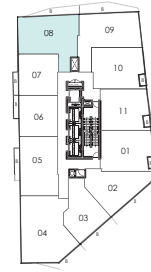

81 MUTUAL STREET

6th – 36th Floor

1 BEDROOM

430 Sq. Ft. + 30 SQ. FT. BALCONY

TOWER

6th - 36th

1 BEDROOM

440 Sq. Ft. + 30 SQ. FT. BALCONY

610 SQ. FT. + 35 SQ. FT. BALCONY

6th - 36th

2 BEDROOM

665 SQ. FT. + 135 SQ. FT. BALCONY (FLOORS 6 - 10, 23 - 27)
 665 SQ. FT. + 95 SQ. FT. BALCONY (FLOORS 11 - 22, 28 - 36)

6th - 10th
23th - 27th

11th - 22nd
28th - 36th

TOWER

6th - 10th
23th - 27th

11th - 22nd
28th - 36th

2 BEDROOM

695 SQ. FT. + 85 SQ. FT. BALCONY (FLOORS 6 - 10, 23 - 27)
 695 SQ. FT. + 150 SQ. FT. BALCONY (FLOORS 11 - 22, 28 - 36)

6th - 10th
23th - 27th

11th - 22nd
28th - 36th

TOWER

3 BEDROOM

855 SQ. FT. + 70 SQ. FT. BALCONY (FLOORS 6 - 10, 23 - 27)
 855 SQ. FT. + 150 SQ. FT. BALCONY (FLOORS 11 - 22, 28 - 36)

6th - 10th
23th - 27th

11th - 22nd
28th - 36th

TOWER