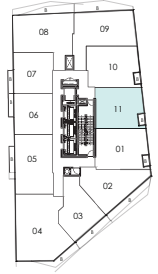

81 MUTUAL STREET

6th – 36th Floor

1 BEDROOM

430 Sq. Ft. + 30 SQ. FT. BALCONY

TOWER

6th - 36th

1 BEDROOM

440 Sq. Ft. + 30 SQ. FT. BALCONY

6th - 36th

1 BEDROOM

480 SQ. FT. + 90 SQ. FT. BALCONY (FLOORS 6 - 10, 23 - 27)
 480 SQ. FT. + 80 SQ. FT. BALCONY (FLOORS 11 - 22, 28 - 36)

6th - 10th
23th - 27th

11th - 22nd
28th - 36th

TOWER

1 BEDROOM

530 SQ. FT. + 15 SQ. FT. BALCONY

TOWER

6th - 36th

1 BEDROOM + DEN

545 SQ. FT. + 150 SQ. FT. BALCONY (FLOORS 6 - 10, 23 - 27)
 545 SQ. FT. + 95 SQ. FT. BALCONY (FLOORS 11 - 22, 28 - 36)

TOWER

6th - 10th
23th - 27th

11th - 22nd
28th - 36th

1 BEDROOM + DEN

560 SQ. FT. + 15 SQ. FT. BALCONY

TOWER

6th - 36th

1 BEDROOM + DEN

580 SQ. FT. + 15 SQ. FT. BALCONY

TOWER

6th - 36th

2 BEDROOM