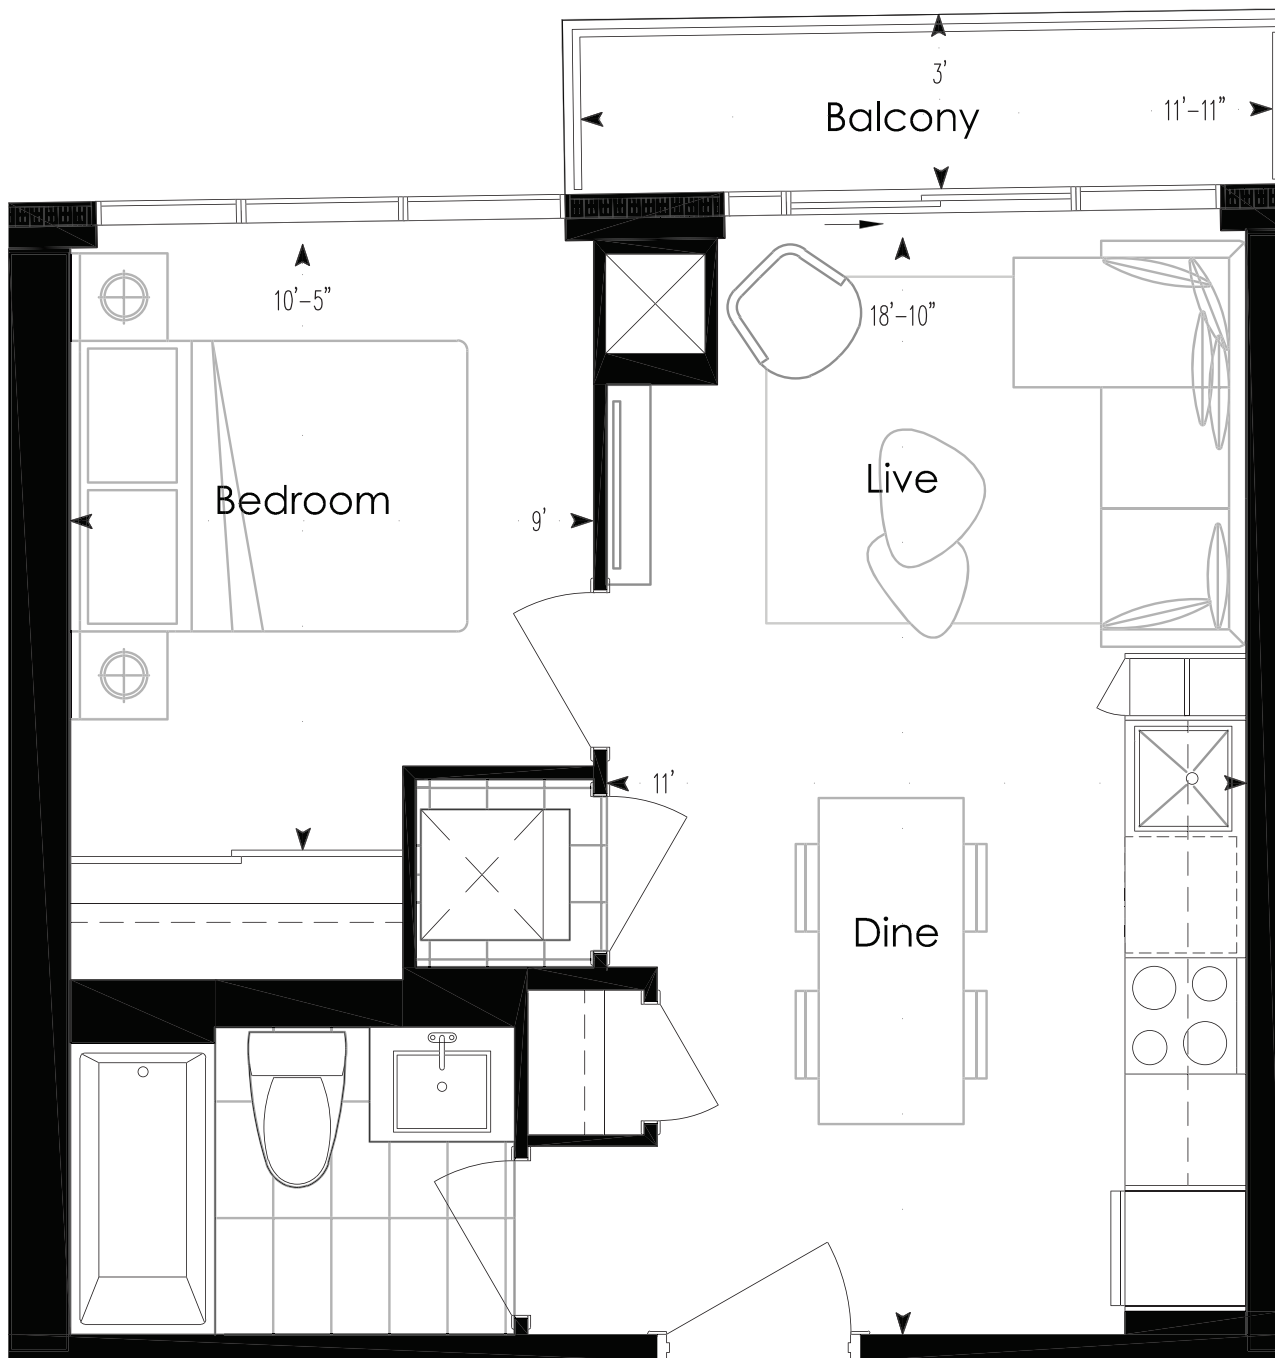

81 MUTUAL STREET

6th – 36th Floor

1 BEDROOM

430 Sq. Ft. + 30 SQ. FT. BALCONY

TOWER

6th - 36th

1 BEDROOM

440 Sq. Ft. + 30 SQ. FT. BALCONY

6th - 36th

1 BEDROOM

480 SQ. FT. + 90 SQ. FT. BALCONY (FLOORS 6 - 10, 23 - 27)
 480 SQ. FT. + 80 SQ. FT. BALCONY (FLOORS 11 - 22, 28 - 36)

6th - 10th
23th - 27th

11th - 22nd
28th - 36th

TOWER

1 BEDROOM

530 SQ. FT. + 15 SQ. FT. BALCONY

TOWER

6th - 36th

1 BEDROOM + DEN

545 SQ. FT. + 150 SQ. FT. BALCONY (FLOORS 6 - 10, 23 - 27)
 545 SQ. FT. + 95 SQ. FT. BALCONY (FLOORS 11 - 22, 28 - 36)

TOWER

6th - 10th
23th - 27th

11th - 22nd
28th - 36th

1 BEDROOM + DEN

560 SQ. FT. + 15 SQ. FT. BALCONY

TOWER

6th - 36th

1 BEDROOM + DEN

580 SQ. FT. + 15 SQ. FT. BALCONY

TOWER

6th - 36th

2 BEDROOM