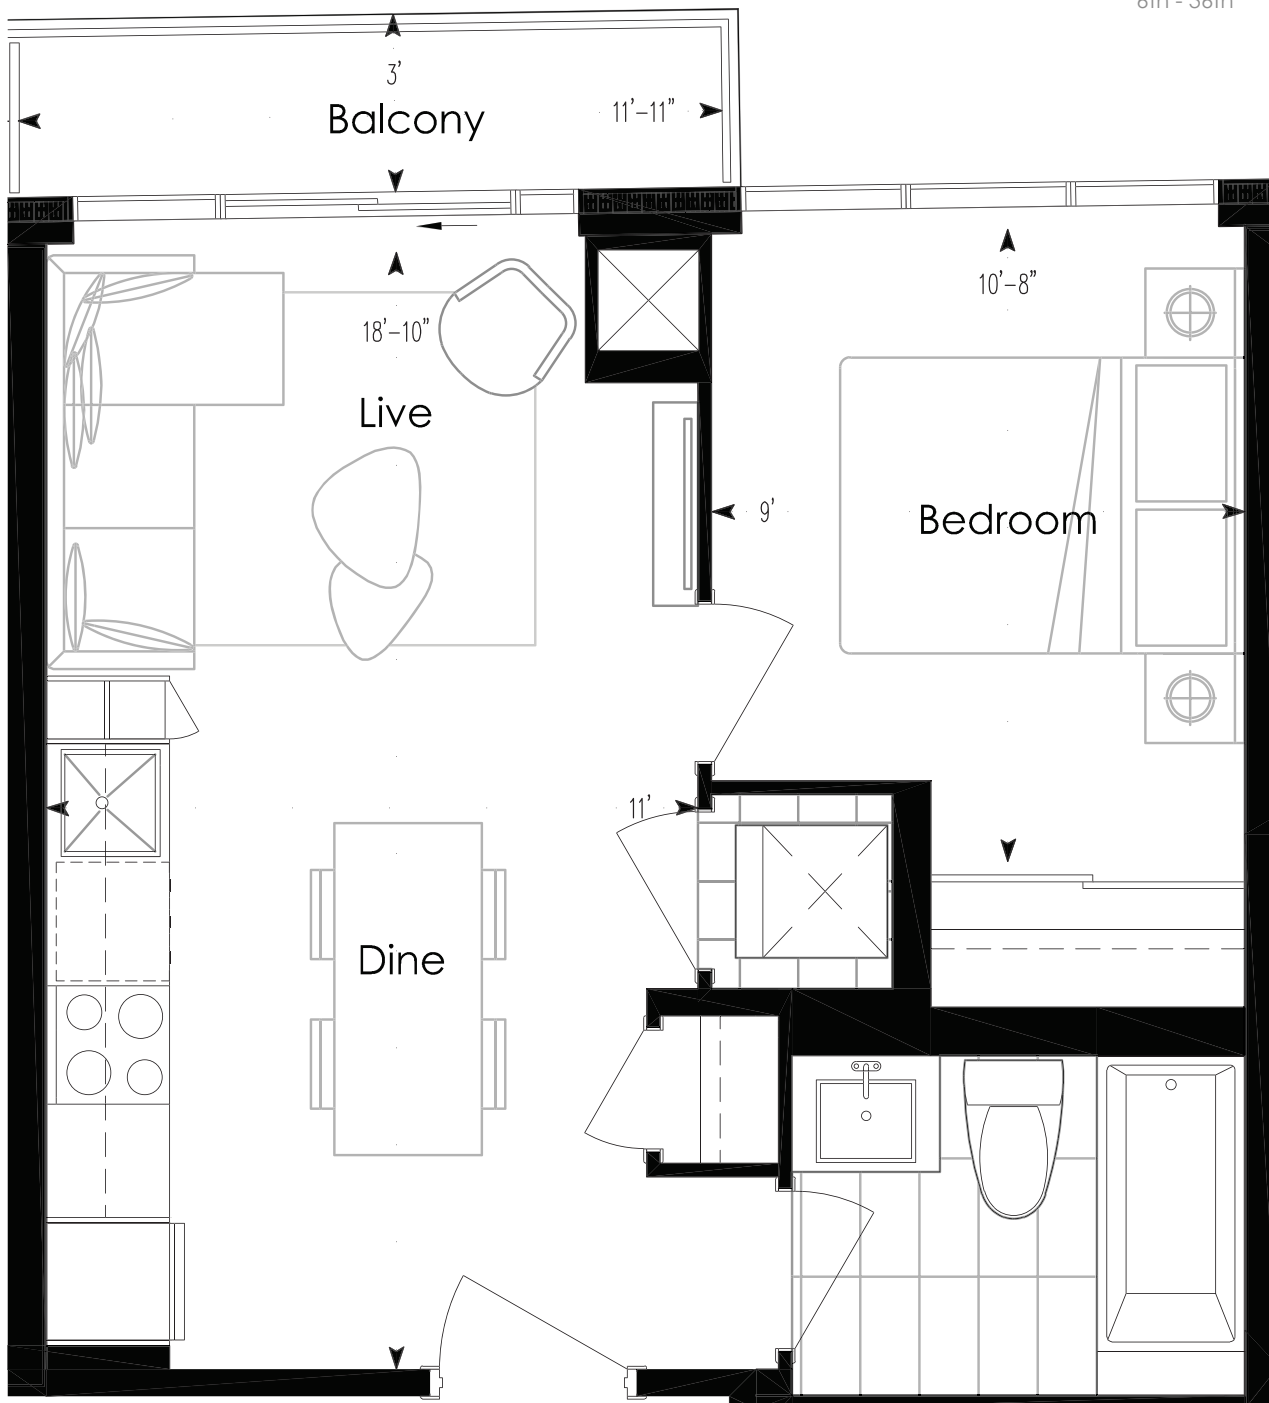

81 MUTUAL STREET

6th – 36th Floor

1 BEDROOM

430 Sq. Ft. + 30 SQ. FT. BALCONY

TOWER

6th - 36th

1 BEDROOM

440 Sq. Ft. + 30 SQ. FT. BALCONY

6th - 36th

1 BEDROOM

480 SQ. FT. + 90 SQ. FT. BALCONY (FLOORS 6 - 10, 23 - 27)
 480 SQ. FT. + 80 SQ. FT. BALCONY (FLOORS 11 - 22, 28 - 36)

6th - 10th
23th - 27th

11th - 22nd
28th - 36th

TOWER

1 BEDROOM

530 SQ. FT. + 15 SQ. FT. BALCONY

TOWER

6th - 36th

1 BEDROOM + DEN

545 SQ. FT. + 150 SQ. FT. BALCONY (FLOORS 6 - 10, 23 - 27)
 545 SQ. FT. + 95 SQ. FT. BALCONY (FLOORS 11 - 22, 28 - 36)

TOWER

6th - 10th
23th - 27th

11th - 22nd
28th - 36th

1 BEDROOM + DEN

560 SQ. FT. + 15 SQ. FT. BALCONY

TOWER

6th - 36th

1 BEDROOM + DEN

580 SQ. FT. + 15 SQ. FT. BALCONY

TOWER

6th - 36th

2 BEDROOM