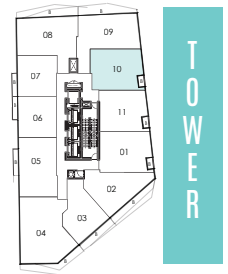

81 MUTUAL STREET

6th – 36th Floor

1 BEDROOM

430 Sq. Ft. + 30 SQ. FT. BALCONY

TOWER

6th - 36th

1 BEDROOM

440 Sq. Ft. + 30 SQ. FT. BALCONY

6th - 36th

1 BEDROOM

480 SQ. FT. + 90 SQ. FT. BALCONY (FLOORS 6 - 10, 23 - 27)
 480 SQ. FT. + 80 SQ. FT. BALCONY (FLOORS 11 - 22, 28 - 36)

6th - 10th
23th - 27th

11th - 22nd
28th - 36th

TOWER

1 BEDROOM

530 SQ. FT. + 15 SQ. FT. BALCONY

TOWER

6th - 36th

1 BEDROOM + DEN

545 SQ. FT. + 150 SQ. FT. BALCONY (FLOORS 6 - 10, 23 - 27)
 545 SQ. FT. + 95 SQ. FT. BALCONY (FLOORS 11 - 22, 28 - 36)

TOWER

6th - 10th
23th - 27th

11th - 22nd
28th - 36th

1 BEDROOM + DEN

560 SQ. FT. + 15 SQ. FT. BALCONY

TOWER

6th - 36th

1 BEDROOM + DEN

580 SQ. FT. + 15 SQ. FT. BALCONY

TOWER

6th - 36th

2 BEDROOM