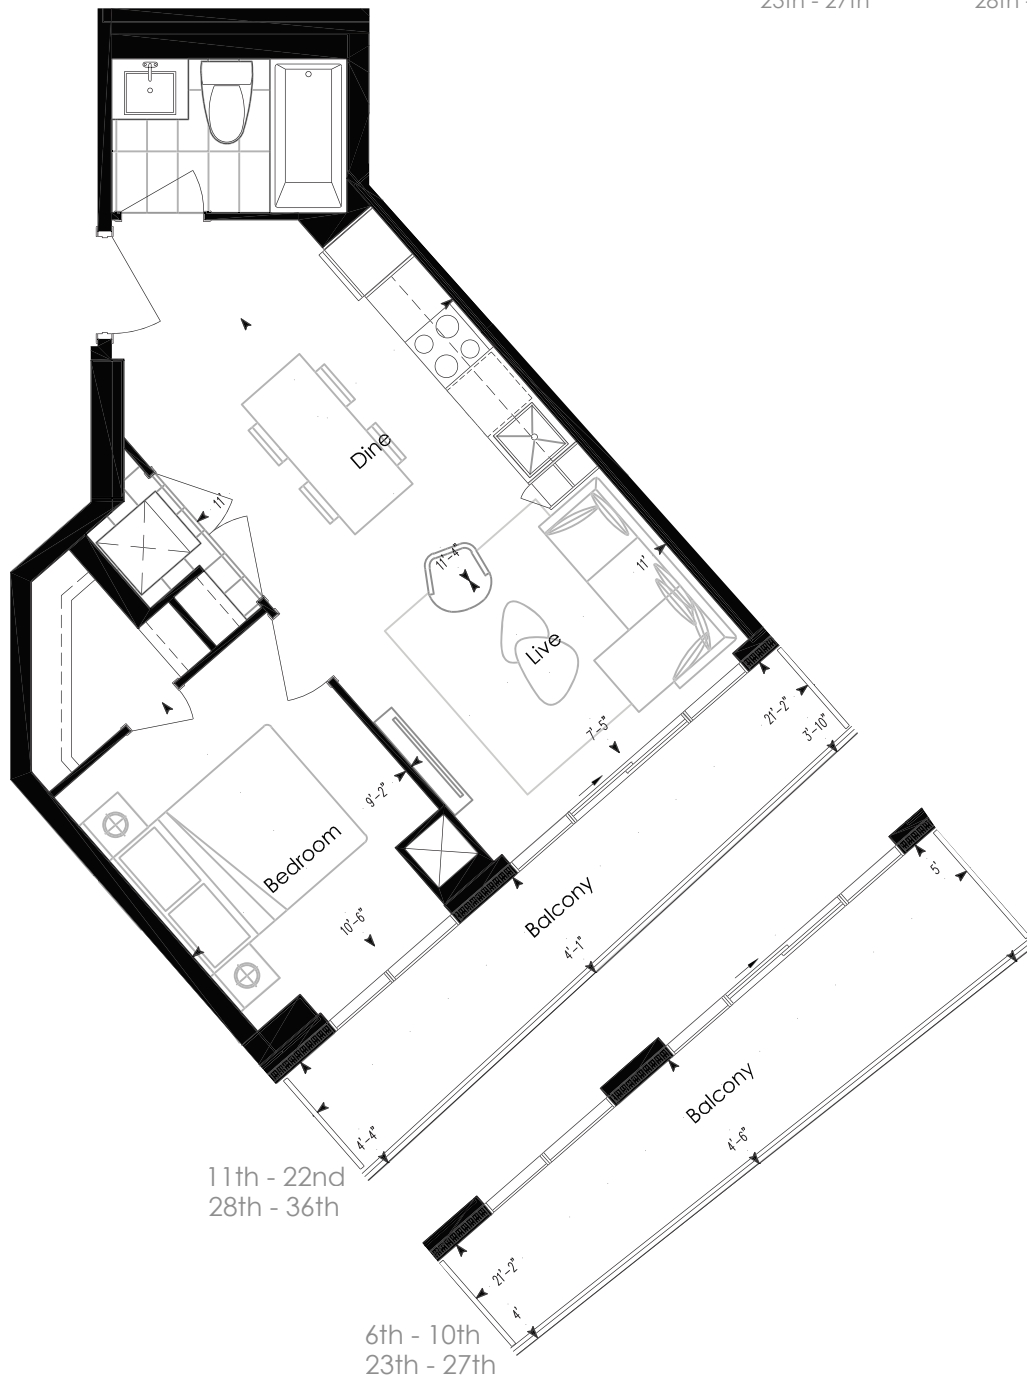

81 MUTUAL STREET

6th – 36th Floor

1 BEDROOM

430 Sq. Ft. + 30 SQ. FT. BALCONY

TOWER

6th - 36th

1 BEDROOM

440 Sq. Ft. + 30 SQ. FT. BALCONY

6th - 36th

1 BEDROOM

480 SQ. FT. + 90 SQ. FT. BALCONY (FLOORS 6 - 10, 23 - 27)
 480 SQ. FT. + 80 SQ. FT. BALCONY (FLOORS 11 - 22, 28 - 36)

6th - 10th
23th - 27th

11th - 22nd
28th - 36th

TOWER

1 BEDROOM

530 SQ. FT. + 15 SQ. FT. BALCONY

TOWER

6th - 36th

1 BEDROOM + DEN

545 SQ. FT. + 150 SQ. FT. BALCONY (FLOORS 6 - 10, 23 - 27)
 545 SQ. FT. + 95 SQ. FT. BALCONY (FLOORS 11 - 22, 28 - 36)

TOWER

6th - 10th
23th - 27th

11th - 22nd
28th - 36th

1 BEDROOM + DEN

560 SQ. FT. + 15 SQ. FT. BALCONY

TOWER

6th - 36th

1 BEDROOM + DEN

580 SQ. FT. + 15 SQ. FT. BALCONY

TOWER

6th - 36th

2 BEDROOM