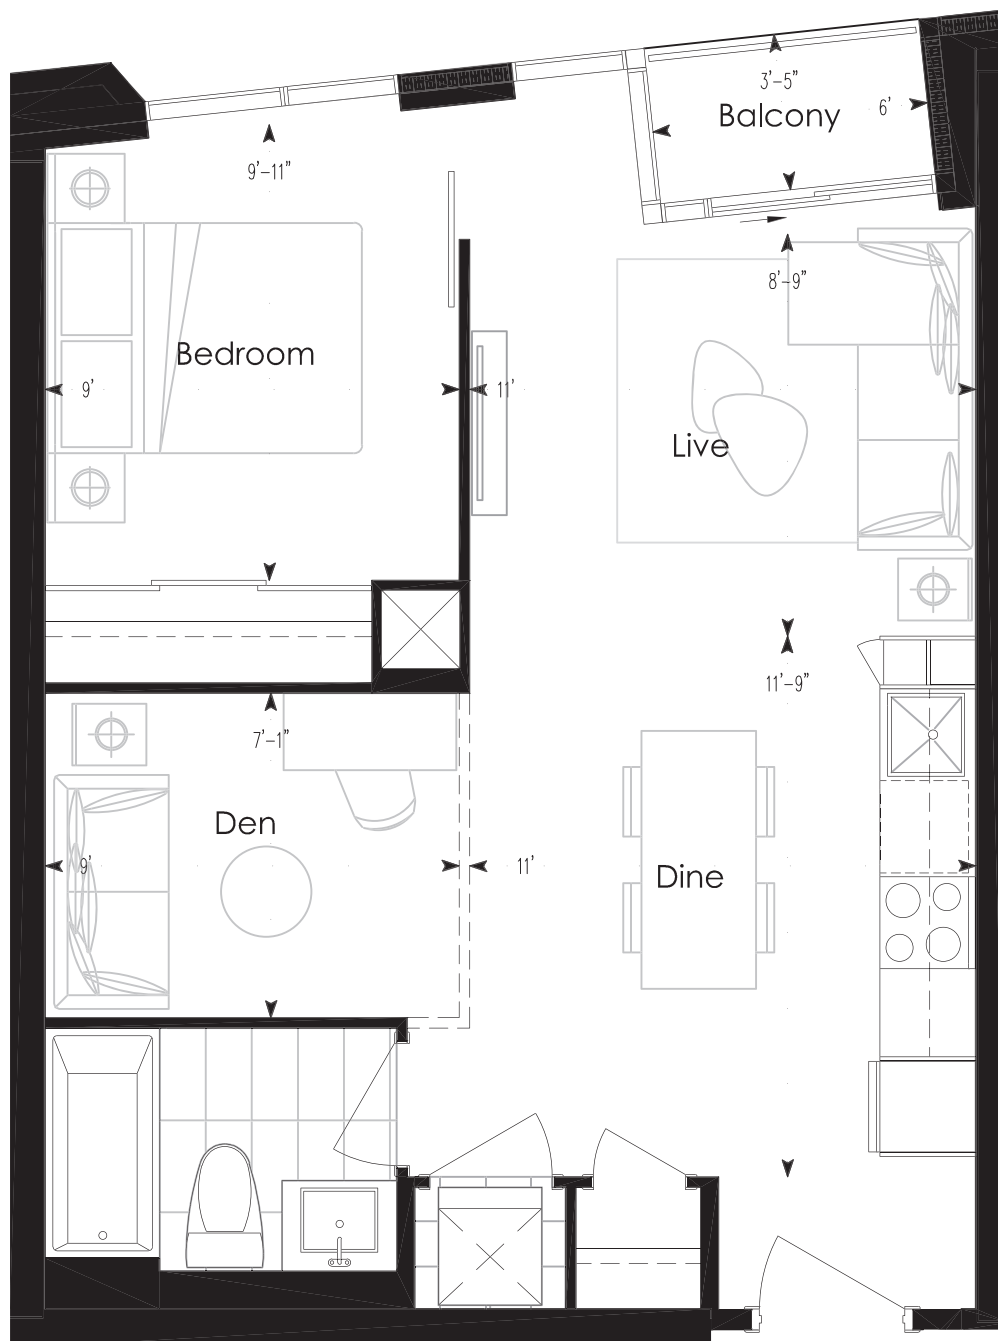

81 MUTUAL STREET

6th – 36th Floor

1 BEDROOM

430 Sq. Ft. + 30 SQ. FT. BALCONY

TOWER

6th - 36th

1 BEDROOM

440 Sq. Ft. + 30 SQ. FT. BALCONY

TOWER

6th - 36th

1 BEDROOM + DEN

545 SQ. FT. + 150 SQ. FT. BALCONY (FLOORS 6 - 10, 23 - 27)
 545 SQ. FT. + 95 SQ. FT. BALCONY (FLOORS 11 - 22, 28 - 36)

TOWER

6th - 10th
23th - 27th

11th - 22nd
28th - 36th

1 BEDROOM + DEN

560 SQ. FT. + 15 SQ. FT. BALCONY

TOWER

6th - 36th

1 BEDROOM + DEN

580 SQ. FT. + 15 SQ. FT. BALCONY

TOWER

6th - 36th

2 BEDROOM

610 SQ. FT. + 35 SQ. FT. BALCONY

6th - 36th

2 BEDROOM

665 SQ. FT. + 135 SQ. FT. BALCONY (FLOORS 6 - 10, 23 - 27)
 665 SQ. FT. + 95 SQ. FT. BALCONY (FLOORS 11 - 22, 28 - 36)

6th - 10th
23th - 27th

11th - 22nd
28th - 36th