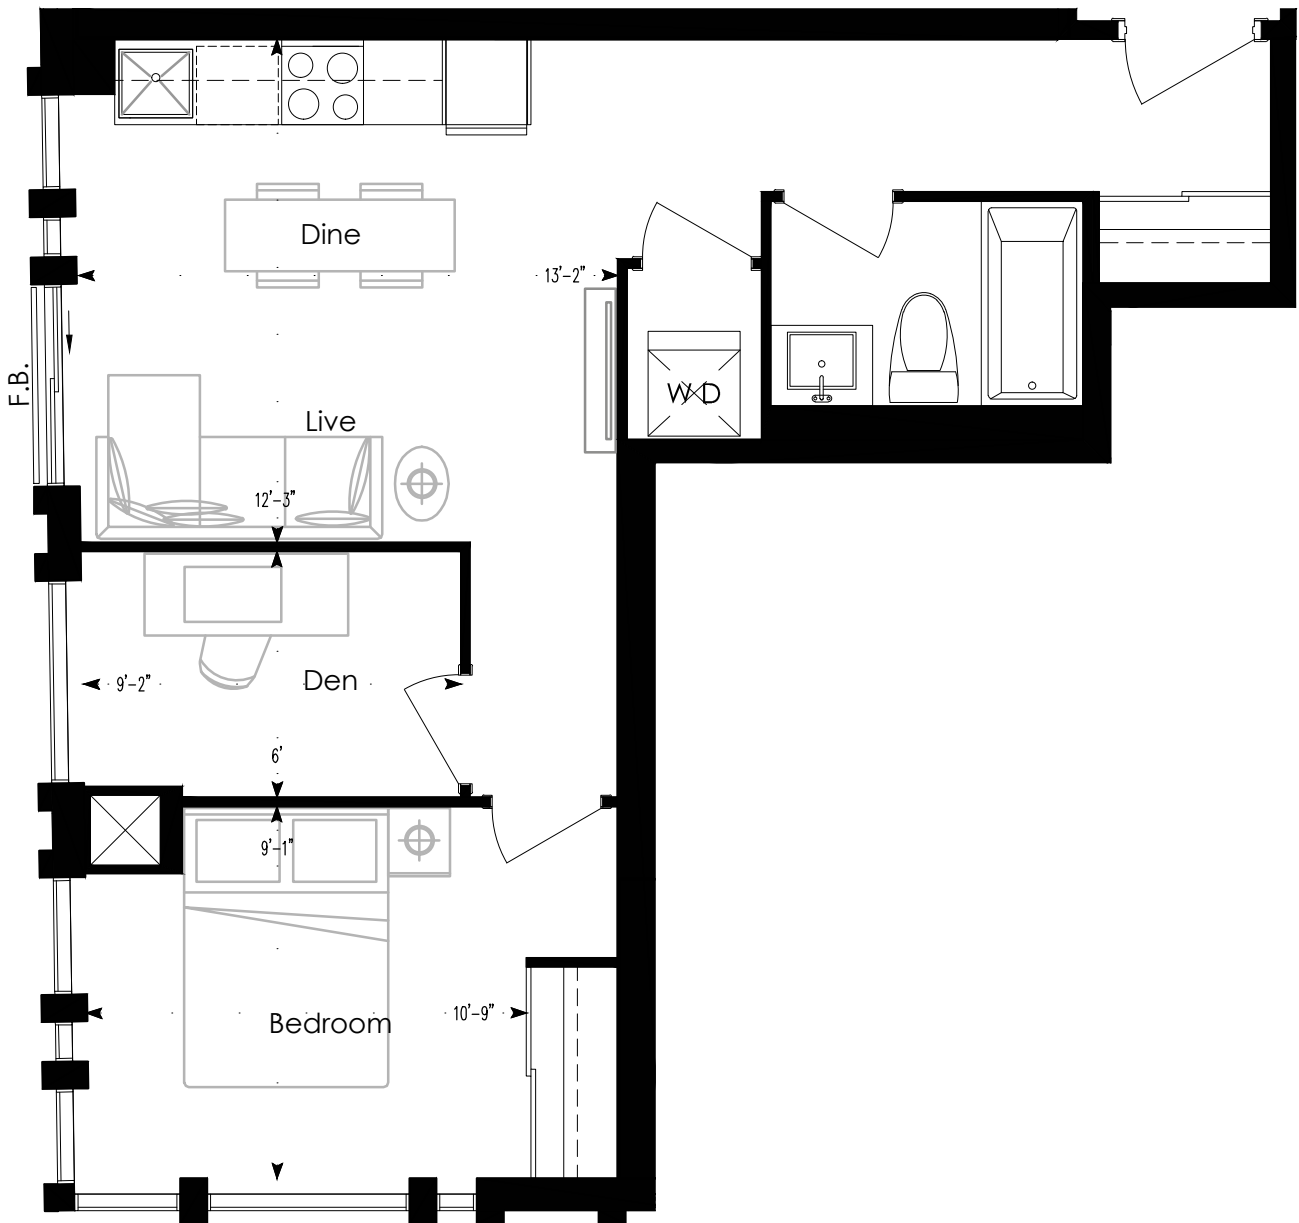

# 1 BEDROOM + DEN

550 Sq. Ft.

# 1 BEDROOM + DEN

570 SQ. FT.

PODIUM

4th