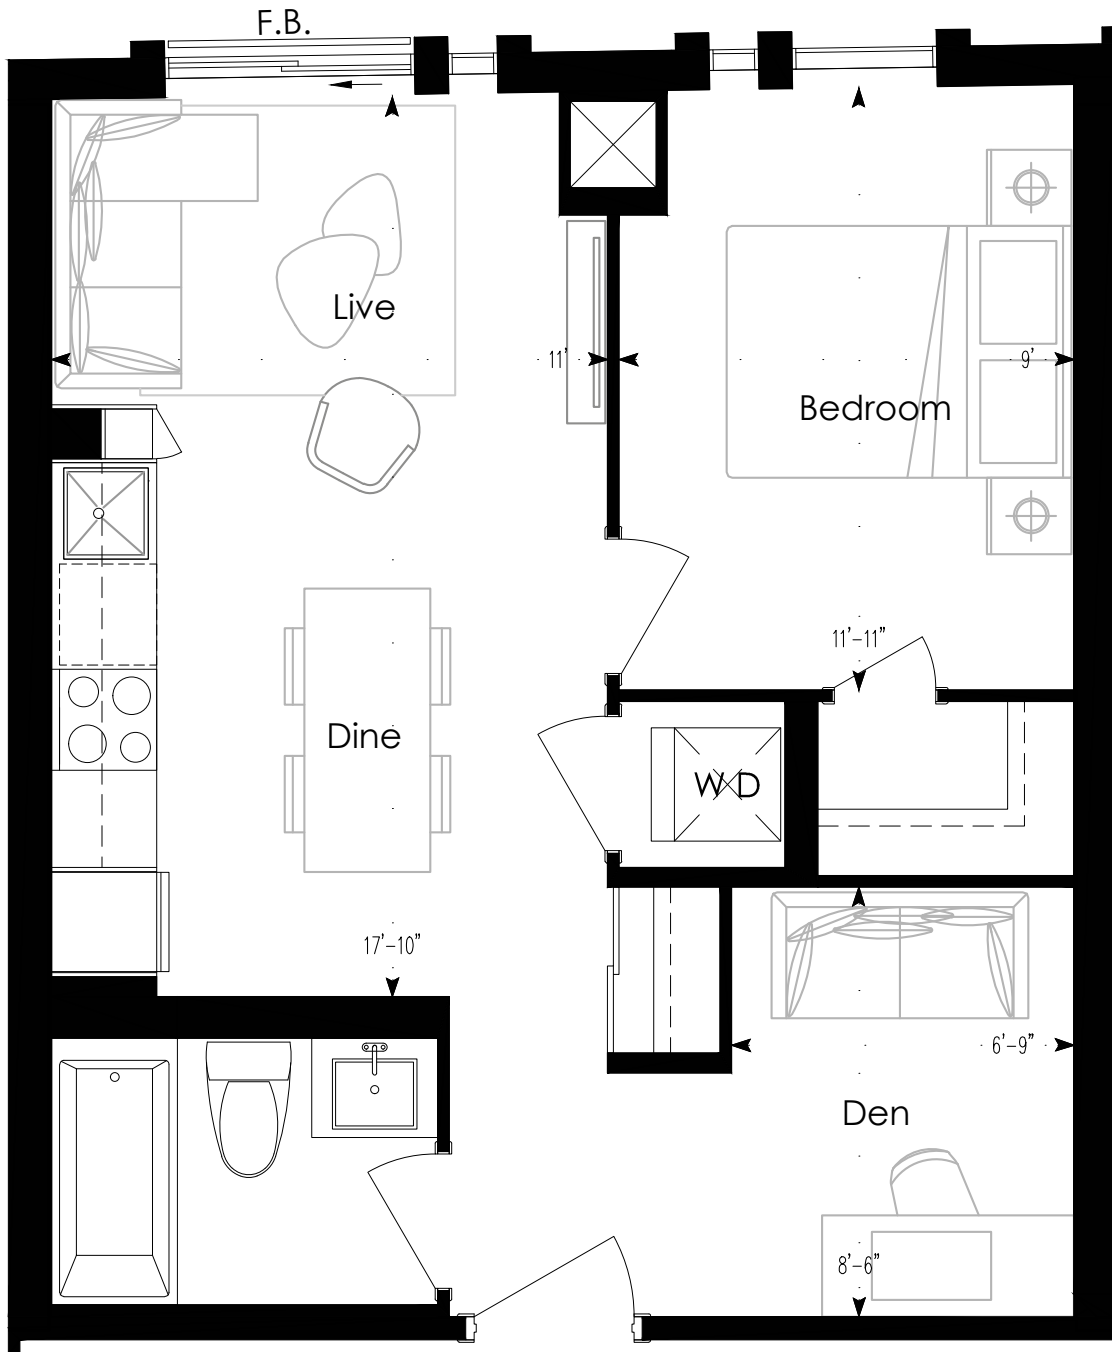

# 1 BEDROOM + DEN

540 Sq. Ft.

4th

# 1 BEDROOM + DEN

545 SQ. FT.

PODIUM

4th