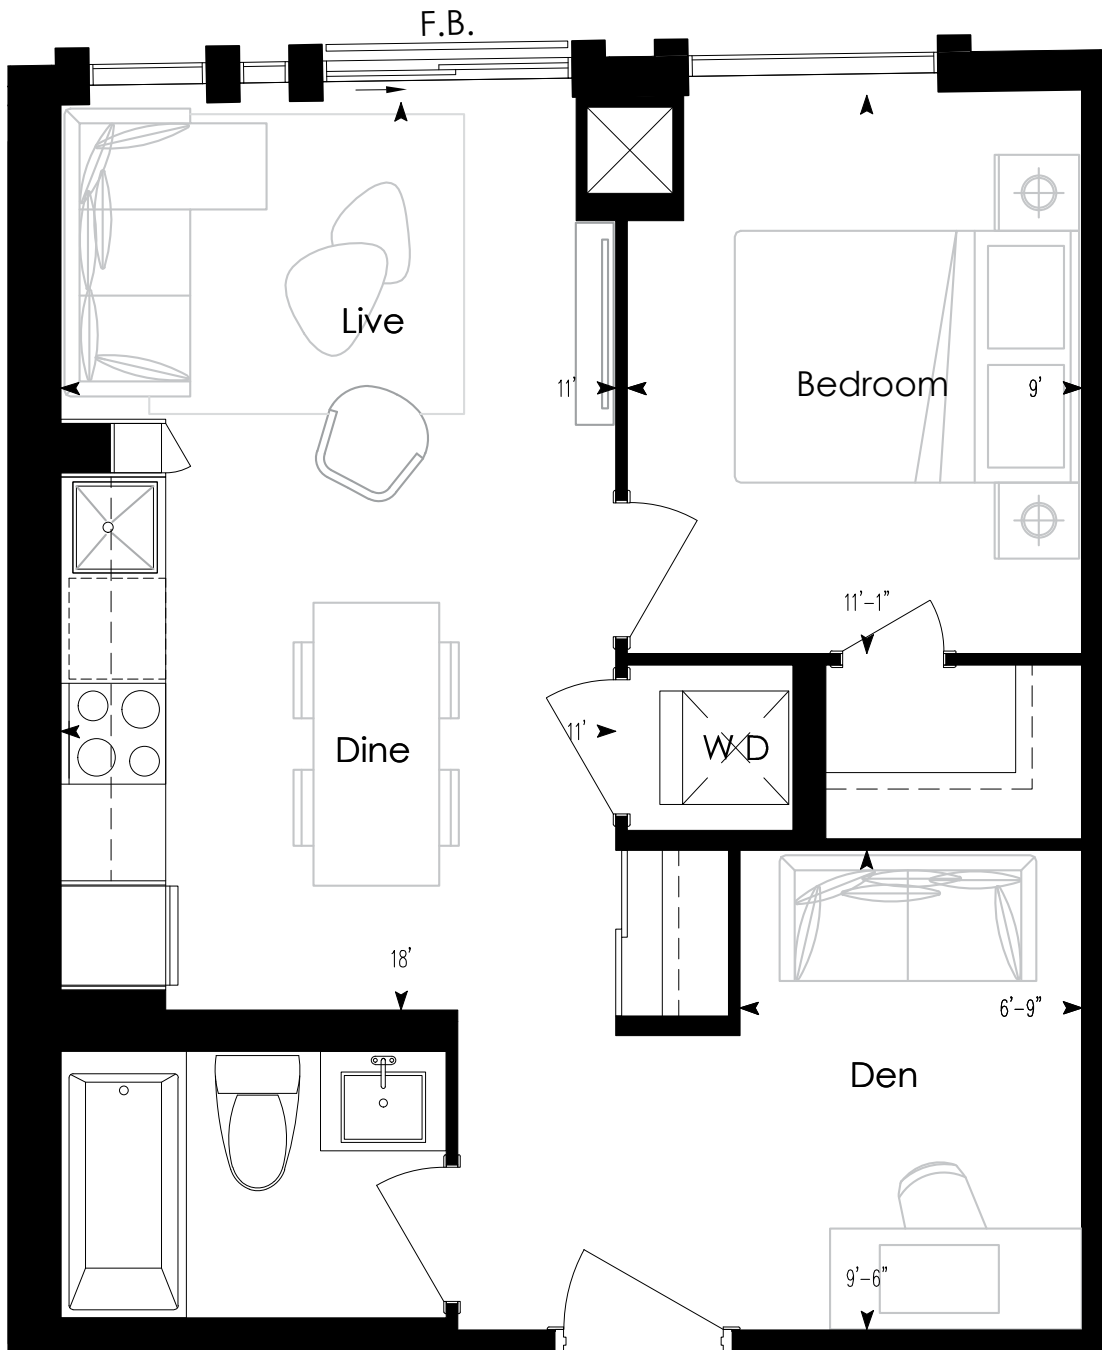

# 1 BEDROOM + DEN

545 SQ. FT.

PODIUM

4th

# 1 BEDROOM + DEN

550 Sq. Ft.

4th